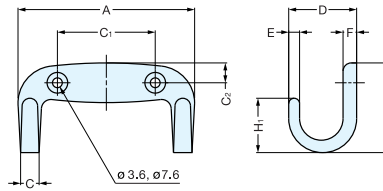

# HOOK

PF

PAT.P

Pin / Stainless Steel ø1.5

• For Dry Wall Mount

Material	Finish/Color
304 Stainless Steel	Mirror

Item No.	D	W	H	H <sub>1</sub>	t	Weight (g)	Box (pcs)	Carton (pcs)
PF-22	22	9	30	16	3	14	20	200
PF-30	30	10	35	22	4	24		

# HOOK

EW

Material	Finish
304 Stainless Steel	Mirror

Item No.	A	C <sub>1</sub>	C	D	E	F	C <sub>2</sub>	H	H <sub>1</sub>	Load Capacity (kg)	Weight (g)	Box (pcs)	Carton (pcs)	Screw
EW-65E	65 (2-9/16")	36	6.5	25	4	5	7.3	33 (1-19/64")	20	20 (44 lbs)	52	10	100	3.1x16
EW-80E	80 (3-5/32")	44	8	32	5	6	9	42 (1-21/32")	25	93				