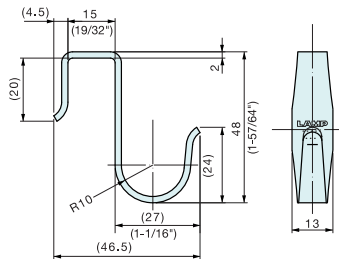

# HOOK

PF

PAT.P

Pin / Stainless Steel ø1.5

• For Dry Wall Mount

Material	Finish/Color
304 Stainless Steel	Mirror

Item No.	D	W	H	H <sub>1</sub>	t	Weight (g)	Box (pcs)	Carton (pcs)
PF-22	22	9	30	16	3	14	20	200
PF-30	30	10	35	22	4	24		

# HOOK

EW

Material	Finish
304 Stainless Steel	Mirror

Item No.	A	C <sub>1</sub>	C	D	E	F	C <sub>2</sub>	H	H <sub>1</sub>	Load Capacity (kg)	Weight (g)	Box (pcs)	Carton (pcs)	Screw
EW-65E	65 (2-9/16")	36	6.5	25	4	5	7.3	33 (1-19/64")	20	20 (44 lbs)	52	10	100	3.1x16
EW-80E	80 (3-5/32")	44	8	32	5	6	9	42 (1-21/32")	25	93				

# HOOK

RN-50

• Designed for use on partitions.

Item No.	Load Capacity (kg)	Weight (g)	Box (pcs)	Carton (pcs)	Material	Finish
RN-50	9.4 (20 lbs)	17	40	400	304 Stainless Steel	Satin

# DOUBLE HOOK

RI-074

PAT

• Unique two-in-one hook.

Item No.	Load Capacity (kg)	Weight (g)	Box (pcs)	Carton (pcs)	Material	Finish
RI-074	5 (11 lbs)	16	40	400	304 Stainless Steel	Satin