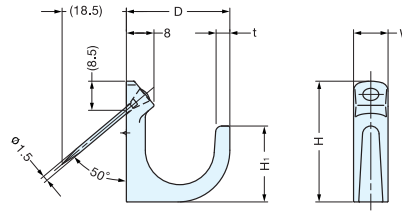

# HOOK

PF

PAT.P

Pin / Stainless Steel ø1.5

• For Dry Wall Mount

Material	Finish/Color
304 Stainless Steel	Mirror

Item No.	D	W	H	H <sub>1</sub>	t	Weight (g)	Box (pcs)	Carton (pcs)
PF-22	22	9	30	16	3	14	20	200
PF-30	30	10	35	22	4	24		

# HOOK

EW

Material	Finish
304 Stainless Steel	Mirror

Item No.	A	C <sub>1</sub>	C	D	E	F	C <sub>2</sub>	H	H <sub>1</sub>	Load Capacity (kg)	Weight (g)	Box (pcs)	Carton (pcs)	Screw
EW-65E	65 (2-9/16")	36	6.5	25	4	5	7.3	33 (1-19/64")	20	20 (44 lbs)	52	10	100	3.1x16
EW-80E	80 (3-5/32")	44	8	32	5	6	9	42 (1-21/32")	25	93				

# HOOK

RN-50

• Designed for use on partitions.

Item No.	Load Capacity (kg)	Weight (g)	Box (pcs)	Carton (pcs)	Material	Finish
RN-50	9.4 (20 lbs)	17	40	400	304 Stainless Steel	Satin

# DOUBLE HOOK

RI-074

PAT

• Unique two-in-one hook.

Item No.	Load Capacity (kg)	Weight (g)	Box (pcs)	Carton (pcs)	Material	Finish
RI-074	5 (11 lbs)	16	40	400	304 Stainless Steel	Satin