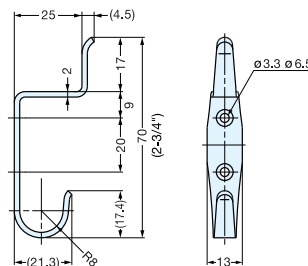

# HOOK

EW

Material	Finish
304 Stainless Steel	Mirror

Item No.	A	C <sub>1</sub>	C	D	E	F	C <sub>2</sub>	H	H <sub>1</sub>	Load Capacity (kg)	Weight (g)	Box (pcs)	Carton (pcs)	Screw
EW-65E	65 (2-9/16")	36	6.5	25	4	5	7.3	33 (1-19/64")	20	20 (44 lbs)	52	10	100	3.1x16
EW-80E	80 (3-5/32")	44	8	32	5	6	9	42 (1-21/32")	25	93				

# HOOK

RN-50

• Designed for use on partitions.

Item No.	Load Capacity (kg)	Weight (g)	Box (pcs)	Carton (pcs)	Material	Finish
RN-50	9.4 (20 lbs)	17	40	400	304 Stainless Steel	Satin

# DOUBLE HOOK

RI-074

PAT

• Unique two-in-one hook.

Item No.	Load Capacity (kg)	Weight (g)	Box (pcs)	Carton (pcs)	Material	Finish
RI-074	5 (11 lbs)	16	40	400	304 Stainless Steel	Satin