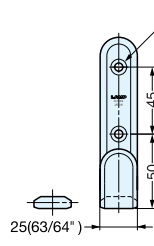

HOOK

KB-F-70

Item No.	Weight (g)	Box (pcs)	Carton (pcs)	Part Name	Material	Finish
KB-F-70	46	5	50	Mounting plate	304 Stainless Steel	Polished
				Hook	303 Stainless Steel	

HOOK

KB-F-75

Item No.	Weight (g)	Box (pcs)	Carton (pcs)	Part Name	Material	Finish
KB-F-75	56	5	50	Mounting plate	304 Stainless Steel	Polished
				Hook	303 Stainless Steel	

HOOK

XL-SB210

- Stainless steel bracket with dimensional design.
- Two-in-one hook.

Item No.	Load Capacity (kg)		Weight (g)	Box (pcs)	Carton (pcs)	Material	Finish
	Upper	Lower					
XL-SB210/M	XL-SB210/S	20 (44 lbs)	38 (83 lbs)	502	2	304 Stainless Steel	Mirror (M), Satin (S)

HOOK

XL-SF115

- Stainless steel bracket with dimensional design.

Item No.	Load Capacity (kg)	Weight (g)	Box (pcs)	Carton (pcs)	Material	Finish	
XL-SF115/M	XL-SF115/S	38 (83 lbs)	282	4	40	304 Stainless Steel	Mirror (M), Satin (S)