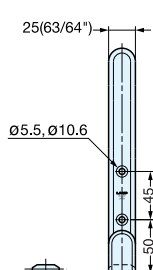

HOOK

KB-F-70

Item No.	Weight (g)	Box (pcs)	Carton (pcs)	Part Name	Material	Finish
KB-F-70	46	5	50	Mounting plate	304 Stainless Steel	Polished
				Hook	303 Stainless Steel	

HOOK

KB-F-75

Item No.	Weight (g)	Box (pcs)	Carton (pcs)	Part Name	Material	Finish
KB-F-75	56	5	50	Mounting plate	304 Stainless Steel	Polished
				Hook	303 Stainless Steel	

HOOK

XL-SB210

- Stainless steel bracket with dimensional design.
- Two-in-one hook.

Item No.	Load Capacity (kg)		Weight (g)	Box (pcs)	Carton (pcs)	Material	Finish
	Upper	Lower					
XL-SB210/M	XL-SB210/S	20 (44 lbs)	38 (83 lbs)	502	2	304 Stainless Steel	Mirror (M), Satin (S)

HOOK

XL-SF115

- Stainless steel bracket with dimensional design.

Item No.	Load Capacity (kg)	Weight (g)	Box (pcs)	Carton (pcs)	Material	Finish	
XL-SF115/M	XL-SF115/S	38 (83 lbs)	282	4	40	304 Stainless Steel	Mirror (M), Satin (S)