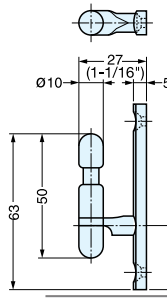

HOOK

KB-F-70

Item No.	Weight (g)	Box (pcs)	Carton (pcs)	Part Name	Material	Finish
KB-F-70	46	5	50	Mounting plate	304 Stainless Steel	Polished
				Hook	303 Stainless Steel	

HOOK

KB-F-75

Item No.	Weight (g)	Box (pcs)	Carton (pcs)	Part Name	Material	Finish
KB-F-75	56	5	50	Mounting plate	304 Stainless Steel	Polished
				Hook	303 Stainless Steel	

HOOK

XL-SB210

- Stainless steel bracket with dimensional design.
- Two-in-one hook.

Item No.	Load Capacity (kg)		Weight (g)	Box (pcs)	Carton (pcs)	Material	Finish
	Upper	Lower					
XL-SB210/M	XL-SB210/S	20 (44 lbs)	38 (83 lbs)	502	2	304 Stainless Steel	Mirror (M), Satin (S)

HOOK

XL-SF115

- Stainless steel bracket with dimensional design.

Item No.	Load Capacity (kg)	Weight (g)	Box (pcs)	Carton (pcs)	Material	Finish	
XL-SF115/M	XL-SF115/S	38 (83 lbs)	282	4	40	304 Stainless Steel	Mirror (M), Satin (S)