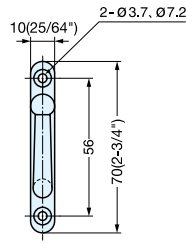

HOOK

KB-F-70

Item No.	Weight (g)	Box (pcs)	Carton (pcs)	Part Name	Material	Finish
KB-F-70	46	5	50	Mounting plate	304 Stainless Steel	Polished
				Hook	303 Stainless Steel	

HOOK

KB-F-75

Item No.	Weight (g)	Box (pcs)	Carton (pcs)	Part Name	Material	Finish
KB-F-75	56	5	50	Mounting plate	304 Stainless Steel	Polished
				Hook	303 Stainless Steel	

HOOK

XL-SB210

- Stainless steel bracket with dimensional design.
- Two-in-one hook.

Item No.	Load Capacity (kg)		Weight (g)	Box (pcs)	Carton (pcs)	Material	Finish
	Upper	Lower					
XL-SB210/M	XL-SB210/S	20 (44 lbs)	38 (83 lbs)	502	2	304 Stainless Steel	Mirror (M), Satin (S)

HOOK

XL-SF115

- Stainless steel bracket with dimensional design.

Item No.	Load Capacity (kg)	Weight (g)	Box (pcs)	Carton (pcs)	Material	Finish	
XL-SF115/M	XL-SF115/S	38 (83 lbs)	282	4	40	304 Stainless Steel	Mirror (M), Satin (S)