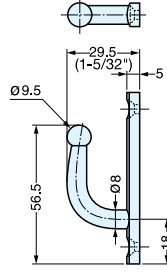

HOOK

KB-F-70

Item No.	Weight (g)	Box (pcs)	Carton (pcs)	Part Name	Material	Finish
KB-F-70	46	5	50	Mounting plate	304 Stainless Steel	Polished
				Hook	303 Stainless Steel	

HOOK

KB-F-75

Item No.	Weight (g)	Box (pcs)	Carton (pcs)	Part Name	Material	Finish
KB-F-75	56	5	50	Mounting plate	304 Stainless Steel	Polished
				Hook	303 Stainless Steel	

HOOK

XL-SB210

- Stainless steel bracket with dimensional design.
- Two-in-one hook.

Item No.	Load Capacity (kg)		Weight (g)	Box (pcs)	Carton (pcs)	Material	Finish
	Upper	Lower					
XL-SB210/M	XL-SB210/S	20 (44 lbs)	38 (83 lbs)	502	2	304 Stainless Steel	Mirror (M), Satin (S)

HOOK

XL-SF115

- Stainless steel bracket with dimensional design.

Item No.	Load Capacity (kg)	Weight (g)	Box (pcs)	Carton (pcs)	Material	Finish	
XL-SF115/M	XL-SF115/S	38 (83 lbs)	282	4	40	304 Stainless Steel	Mirror (M), Satin (S)