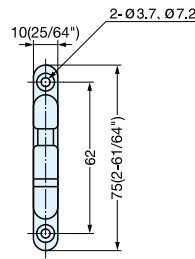

HOOK

KB-F-70

Item No.	Weight (g)	Box (pcs)	Carton (pcs)	Part Name	Material	Finish
KB-F-70	46	5	50	Mounting plate	304 Stainless Steel	Polished
				Hook	303 Stainless Steel	

HOOK

KB-F-75

Item No.	Weight (g)	Box (pcs)	Carton (pcs)	Part Name	Material	Finish
KB-F-75	56	5	50	Mounting plate	304 Stainless Steel	Polished
				Hook	303 Stainless Steel	

HOOK

XL-SB210

- Stainless steel bracket with dimensional design.
- Two-in-one hook.

Item No.	Load Capacity (kg)		Weight (g)	Box (pcs)	Carton (pcs)	Material	Finish
	Upper	Lower					
XL-SB210/M	XL-SB210/S	20 (44 lbs)	38 (83 lbs)	502	2	304 Stainless Steel	Mirror (M), Satin (S)

HOOK

XL-SF115

- Stainless steel bracket with dimensional design.

Item No.	Load Capacity (kg)	Weight (g)	Box (pcs)	Carton (pcs)	Material	Finish	
XL-SF115/M	XL-SF115/S	38 (83 lbs)	282	4	40	304 Stainless Steel	Mirror (M), Satin (S)