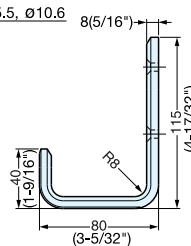

HOOK

KB-F-70

Item No.	Weight (g)	Box (pcs)	Carton (pcs)	Part Name	Material	Finish
KB-F-70	46	5	50	Mounting plate	304 Stainless Steel	Polished
				Hook	303 Stainless Steel	

HOOK

KB-F-75

Item No.	Weight (g)	Box (pcs)	Carton (pcs)	Part Name	Material	Finish
KB-F-75	56	5	50	Mounting plate	304 Stainless Steel	Polished
				Hook	303 Stainless Steel	

HOOK

XL-SB210

- Stainless steel bracket with dimensional design.
- Two-in-one hook.

Item No.	Load Capacity (kg)		Weight (g)	Box (pcs)	Carton (pcs)	Material	Finish
	Upper	Lower					
XL-SB210/M	XL-SB210/S	20 (44 lbs)	38 (83 lbs)	502	2	304 Stainless Steel	Mirror (M), Satin (S)

HOOK

XL-SF115

- Stainless steel bracket with dimensional design.

Item No.	Load Capacity (kg)	Weight (g)	Box (pcs)	Carton (pcs)	Material	Finish	
XL-SF115/M	XL-SF115/S	38 (83 lbs)	282	4	40	304 Stainless Steel	Mirror (M), Satin (S)