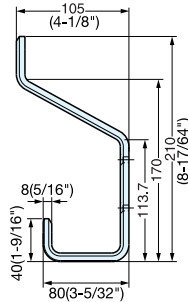

HOOK

KB-F-70

Item No.	Weight (g)	Box (pcs)	Carton (pcs)	Part Name	Material	Finish
KB-F-70	46	5	50	Mounting plate	304 Stainless Steel	Polished
				Hook	303 Stainless Steel	

HOOK

KB-F-75

Item No.	Weight (g)	Box (pcs)	Carton (pcs)	Part Name	Material	Finish
KB-F-75	56	5	50	Mounting plate	304 Stainless Steel	Polished
				Hook	303 Stainless Steel	

HOOK

XL-SB210

- Stainless steel bracket with dimensional design.
- Two-in-one hook.

Item No.	Load Capacity (kg)		Weight (g)	Box (pcs)	Carton (pcs)	Material	Finish
	Upper	Lower					
XL-SB210/M	XL-SB210/S	20 (44 lbs)	38 (83 lbs)	502	2	304 Stainless Steel	Mirror (M), Satin (S)

HOOK

XL-SF115

- Stainless steel bracket with dimensional design.

Item No.	Load Capacity (kg)	Weight (g)	Box (pcs)	Carton (pcs)	Material	Finish	
XL-SF115/M	XL-SF115/S	38 (83 lbs)	282	4	40	304 Stainless Steel	Mirror (M), Satin (S)