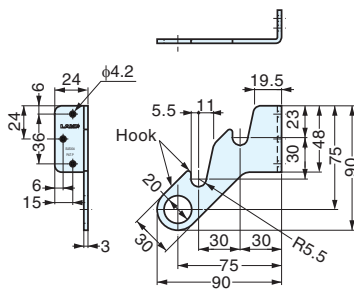

HOOK

CK

- Polished edge corner for safety.
- Supplied with screws (4 x 20 Stainless Steel)

CK-60L

CK-90L

CK-120L

Item No.	Load Capacity (kg)	Weight (g)	Box (pcs)	Material	Finish
CK-60L	1.5	66	15	304 Stainless Steel	Satin
CK-90L		90	15		
CK-120L		113	10		

Zwei L HOOK / BRACKET SERIES

ZL-2101^{PAT}
Ø56xH70xD80

ZL-2102^{PAT}
Ø56xD79

ZL-2103^{PAT}
Ø56xH62xD72

ZL-2201^{PAT}
Ø56xD150 Ø56xD210
Ø56xD270

Please see Zwei L section (P.1~P.37) for details.