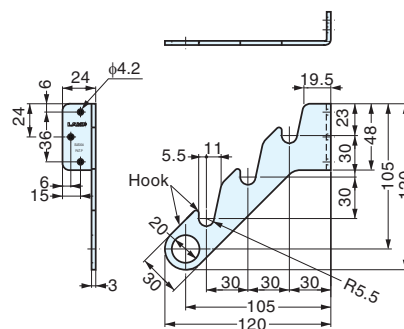

HOOK

CK

- Polished edge corner for safety.
- Supplied with screws (4 x 20 Stainless Steel)

CK-60L

CK-90L

CK-120L

Item No.	Load Capacity (kg)	Weight (g)	Box (pcs)	Material	Finish
CK-60L	1.5	66	15	304 Stainless Steel	Satin
CK-90L		90	15		
CK-120L		113	10		

Zwei L HOOK / BRACKET SERIES

ZL-2101^{PAT}
Ø56xH70xD80

ZL-2102^{PAT}
Ø56xD79

ZL-2103^{PAT}
Ø56xH62xD72

ZL-2201^{PAT}
Ø56xD150 Ø56xD210
Ø56xD270

Please see Zwei L section (P.1~P.37) for details.