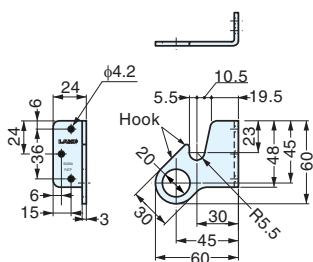

HOOK

CK

- Polished edge corner for safety.
- Supplied with screws (4 x 20 Stainless Steel)

CK-60L

CK-90L

CK-120L

Item No.	Load Capacity (kg)	Weight (g)	Box (pcs)	Material	Finish
CK-60L	1.5	66	15	304 Stainless Steel	Satin
CK-90L		90	15		
CK-120L		113	10		

Zwei L HOOK / BRACKET SERIES

ZL-2101^{PAT}
Ø56xH70xD80

ZL-2102^{PAT}
Ø56xD79

ZL-2103^{PAT}
Ø56xH62xD72

ZL-2201^{PAT}
Ø56xD150 Ø56xD210
Ø56xD270

Please see Zwei L section (P.1~P.37) for details.