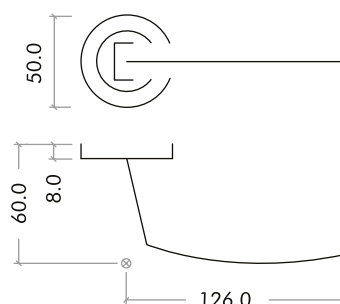

## TECHNICAL SPECIFICATION

CODE	FINISH
RM010CP	Polished Chrome
RM010SC	Satin Chrome
RM010PCB	Powder Coat Black
RM010ECBZ	Electro Coat Bronze

### SPECIFICATIONS

- Italian inspired design
- Zinc base material
- 50 x 50 x 8mm sprung round rose
- Fixings included
- Suitable for 35 - 54mm thickness timber doors

### DIMENSIONS

CODE	DESCRIPTION	FINISHES	ADDITIONAL INFO.
RM010	Hydra lever on round rose	CP / SC / PCB / ECBZ	Sprung rose
<p><b>ROSSOMANIGLIE</b> ELEGANZA CON STILE</p> <p>FROM <b>ZOO</b> ARCHITECTURAL HARDWARE</p> <p>For more information please contact us today: Call: 01228 672900 Fax: 01228 672928 Email: <a href="mailto:sales@zoo-hardware.co.uk">sales@zoo-hardware.co.uk</a> Web: <a href="http://www.zoohardware.co.uk">www.zoohardware.co.uk</a> Zoo Hardware, Unit B, Dukes Drive Kingmoor Park North, Carlisle, Cumbria CA6 4SH</p> <p><b>UNITED REGISTRAR OF SYSTEMS</b> URS ISO 9001</p> <p><b>UKAS</b> MANAGEMENT SYSTEMS 0043</p> <p>URS is a member of Registrar of Standards (Holdings) Ltd.</p>			