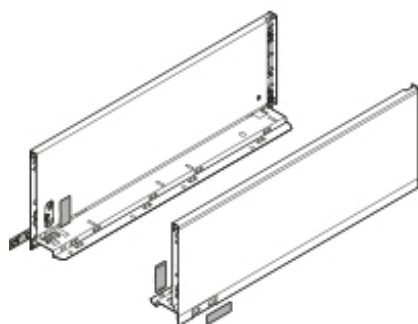

Product details

LEGRABOX drawer side, height C (177.0 mm), NL=270 mm, right+left, for LEGRABOX pure

Part number	770C27021
Item number	09717715
Colour / finish	Brushed lacquered stainless steel
Packaging quantity	1 / 6
Weight per 1,000 Pcs in kg	1,696.5
EAN code	9009494048025
UPC code	

Technical attributes

Attribute	Value
type of Box	LEGRABOX drawer side
Material	Stainless steel (Inox)
Drawer side height	C (177.0 mm)
Design option	pure
Design	plain
Nominal Length	270
connection drawer side to frontal	Front fixing bracket
connection drawer side to back	Clip on (steel back or wooden back fixing bracket)
length of drawer side hat (internal drawer length)	259.8
install.dim.drawer side(inn.carc.depth till outer base edge)	17
Height adjustment	Yes
fixing of base to drawer side	prong connection or screw-on
Bottom thickness	16
finish of drawer side	Stainless steel longside brushed lacquered
finish of back fixing bracket	Orion grey matt
stay-open stop	No
minimum internal cabinet depth	273
additions	ZA7.070 outer cover caps enclosed
additions	ZA7.570 inner cover caps enclosed
Item package	right+left
packaging	Commercial packing
drawer type	Full extension
Dynamic load bearing drawer side/drawer profile	40