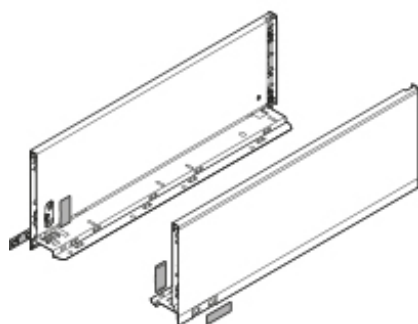

Product details

LEGRABOX drawer side, height C (177.0 mm), NL=400 mm, right+left, for LEGRABOX pure

Part number	770C4002I
Item number	09760627
Colour / finish	Brushed lacquered stainless steel
Packaging quantity	1 / 6
Weight per 1,000 Pcs in kg	2,209.97
EAN code	9009494048056
UPC code	

Technical attributes

Attribute	Value
type of Box	LEGRABOX drawer side
Material	Stainless steel (Inox)
Drawer side height	C (177.0 mm)
Design option	pure
Design	plain
Nominal Length	400
connection drawer side to frontal	Front fixing bracket
connection drawer side to back	Clip on (steel back or wooden back fixing bracket)
length of drawer side hat (internal drawer length)	389.8
install.dim.drawer side(inn.carc.depth till outer base edge)	17
Height adjustment	Yes
fixing of base to drawer side	prong connection or screw-on
Bottom thickness	16
finish of drawer side	Stainless steel longside brushed lacquered
finish of back fixing bracket	Orion grey matt
stay-open stop	No
minimum internal cabinet depth	403
additions	ZA7.070 outer cover caps enclosed
additions	ZA7.570 inner cover caps enclosed
Item package	right+left
packaging	Commercial packing
drawer type	Full extension
Dynamic load bearing drawer side/drawer profile	40