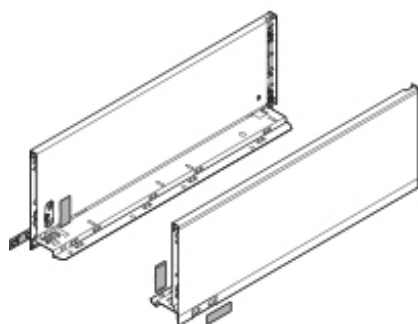

## Product details

LEGRABOX drawer side, height C (177.0 mm), NL=650 mm, right+left, for LEGRABOX pure

Part number	770C6502I
Item number	05885172
Colour / finish	Brushed lacquered stainless steel
Packaging quantity	1 / 3
Weight per 1,000 Pcs in kg	3,305.63
EAN code	9009494087406
UPC code	

## Technical attributes

Attribute	Value
type of Box	LEGRABOX drawer side
Material	Stainless steel (Inox)
Drawer side height	C (177.0 mm)
Design option	pure
Design	plain
Nominal Length	650
connection drawer side to frontal	Front fixing bracket
connection drawer side to back	Clip on (steel back or wooden back fixing bracket)
length of drawer side hat (internal drawer length)	639.8
install.dim.drawer side(inn.carc.depth till outer base edge)	17
Height adjustment	Yes
fixing of base to drawer side	prong connection or screw-on
Bottom thickness	16
finish of drawer side	Stainless steel longside brushed lacquered
finish of back fixing bracket	Orion grey matt
stay-open stop	No
minimum internal cabinet depth	653
additions	ZA7.070 outer cover caps enclosed
additions	ZA7.570 inner cover caps enclosed
Item package	right+left
packaging	Commercial packing
drawer type	Full extension
Dynamic load bearing drawer side/drawer profile	40