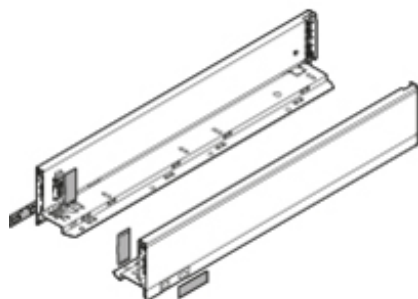

## Product details

LEGRABOX drawer side, height M (90.5 mm), NL=270 mm, right+left

Part number	770M27021
Item number	09847326
Colour / finish	Brushed lacquered stainless steel
Packaging quantity	1 / 6
Weight per 1,000 Pcs in kg	1,026.72
EAN code	9009494048124
UPC code	

## Technical attributes

Attribute	Value
type of Box	LEGRABOX drawer side
Material	Stainless steel (Inox)
Drawer side height	M (90.5 mm)
Design	plain
Nominal Length	270
connection drawer side to frontal	Front fixing bracket
connection drawer side to back	Clip on (steel back or wooden back fixing bracket)
length of drawer side hat (internal drawer length)	259.8
install.dim.drawer side(inn.carc.depth till outer base edge)	17
Height adjustment	Yes
fixing of base to drawer side	prong connection or screw-on
Bottom thickness	16
finish of drawer side	Stainless steel longside brushed lacquered
finish of back fixing bracket	Orion grey matt
stay-open stop	No
minimum internal cabinet depth	273
additions	ZA7.070 outer cover caps enclosed
additions	ZA7.570 inner cover caps enclosed
Item package	right+left
packaging	Commercial packing
drawer type	Full extension
Dynamic load bearing drawer side/drawer profile	40