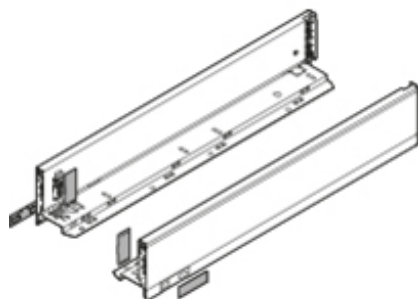

Product details

LEGRABOX drawer side, height M (90.5 mm), NL=450 mm, right+left

Part number	770M4502I
Item number	09904142
Colour / finish	Brushed lacquered stainless steel
Packaging quantity	1 / 6
Weight per 1,000 Pcs in kg	1,551.89
EAN code	9009494048162
UPC code	

Technical attributes

Attribute	Value
type of Box	LEGRABOX drawer side
Material	Stainless steel (Inox)
Drawer side height	M (90.5 mm)
Design	plain
Nominal Length	450
connection drawer side to frontal	Front fixing bracket
connection drawer side to back	Clip on (steel back or wooden back fixing bracket)
length of drawer side hat (internal drawer length)	439.8
install.dim.drawer side(inn.carc.depth till outer base edge)	17
Height adjustment	Yes
fixing of base to drawer side	prong connection or screw-on
Bottom thickness	16
finish of drawer side	Stainless steel longside brushed lacquered
finish of back fixing bracket	Orion grey matt
stay-open stop	No
minimum internal cabinet depth	453
additions	ZA7.070 outer cover caps enclosed
additions	ZA7.570 inner cover caps enclosed
Item package	right+left
packaging	Commercial packing
drawer type	Full extension
Dynamic load bearing drawer side/drawer profile	40