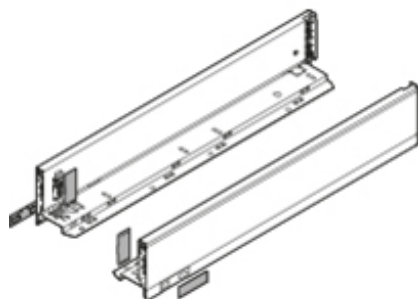

Product details

LEGRABOX drawer side, height M (90.5 mm), NL=650 mm, right+left

Part number	770M6502I
Item number	08204879
Colour / finish	Brushed lacquered stainless steel
Packaging quantity	1 / 6
Weight per 1,000 Pcs in kg	2,119.92
EAN code	9009494087253
UPC code	

Technical attributes

Attribute	Value
type of Box	LEGRABOX drawer side
Material	Stainless steel (Inox)
Drawer side height	M (90.5 mm)
Design	plain
Nominal Length	650
connection drawer side to frontal	Front fixing bracket
connection drawer side to back	Clip on (steel back or wooden back fixing bracket)
length of drawer side hat (internal drawer length)	639.8
install.dim.drawer side(inn.carc.depth till outer base edge)	17
Height adjustment	Yes
fixing of base to drawer side	prong connection or screw-on
Bottom thickness	16
finish of drawer side	Stainless steel longside brushed lacquered
finish of back fixing bracket	Orion grey matt
stay-open stop	No
minimum internal cabinet depth	653
additions	ZA7.070 outer cover caps enclosed
additions	ZA7.570 inner cover caps enclosed
Item package	right+left
packaging	Commercial packing
drawer type	Full extension
Dynamic load bearing drawer side/drawer profile	40