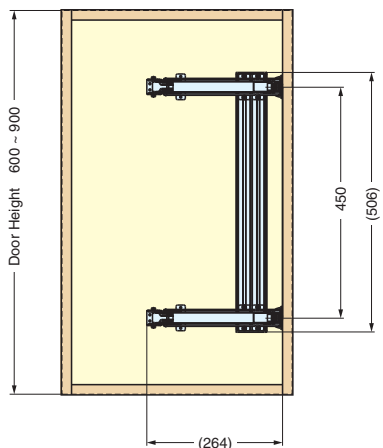

## Lin-X450

Innovative mechanism linking Sugatsune's ingenious design and meticulous attention.

Door Width	400~500mm
Door Height	600~900mm
Door Thickness	Max. 24mm
Door weight	Max. 7kg / Door

**FEATURES:**

- Smooth opening & Soft closing
- Doors flush when closed
- Free door operating position
- Non Handed
- Provides 3 dimensional adjustment
- Space saver & wide range of application
- Can be used for taller doors with increased number of arms