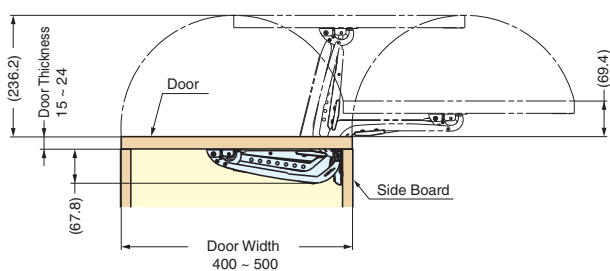

## Lin-X450

Innovative mechanism linking Sugatsune's ingenious design and meticulous attention.

Door Width	400~500mm
Door Height	600~900mm
Door Thickness	Max. 24mm
Door weight	Max. 7kg / Door

**FEATURES:**

- Smooth opening & Soft closing
- Doors flush when closed
- Free door operating position
- Non Handed
- Provides 3 dimensional adjustment
- Space saver & wide range of application
- Can be used for taller doors with increased number of arms