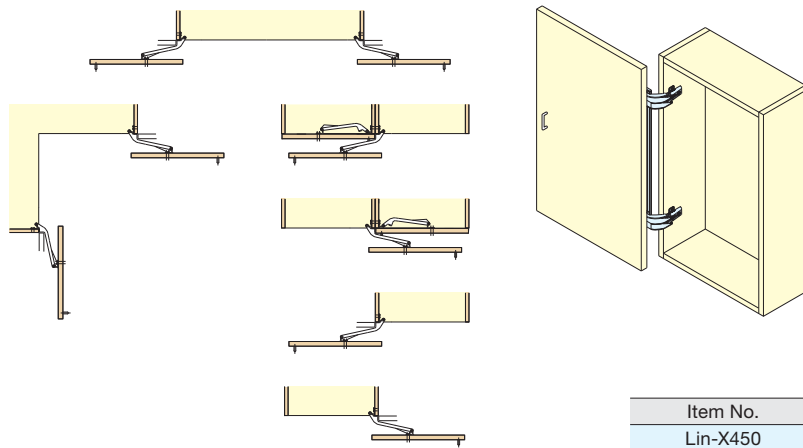

Opening Variations