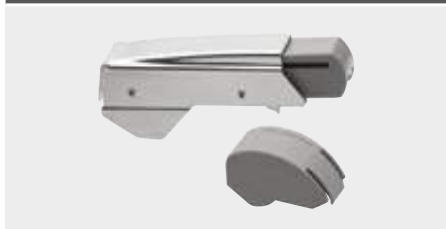

- CLIP**
- 100° hinge

Order information		
Material	Colour	Part no.
Steel	Nickel plated	973A0600

BLUMOTION 973A – hinge with double cranked hinge arm

- CLIP top**
- 110° hinge
 - 107° hinge
 - Profile/thick door hinge

- CLIP**
- 100° hinge

Order information		
Material	Colour	Part no.
Steel	Nickel plated	973A0700

BLUMOTION 973A – 155°-/125° hinge

- CLIP top**
- 155° hinge – inline (0-protrusion)
 - 155° hinge – cranked
 - 125° hinge – straight (0-protrusion, thick fronts)

Order information		
Material	Colour	Part no.
Zinc	Nickel plated	973A7000

BLUMOTION 973A – 170° hinge

- CLIP top**
- 170° hinge – inline
 - 170° hinge – cranked

Order information		
Material	Colour	Part no.
Zinc	Nickel plated	973A6000

BLUMOTION 973A – CRISTALLO hinge

- CLIP top**
- CRISTALLO hinge

Order information		
Material	Colour	Part no.
Steel	Nickel plated	973A9000