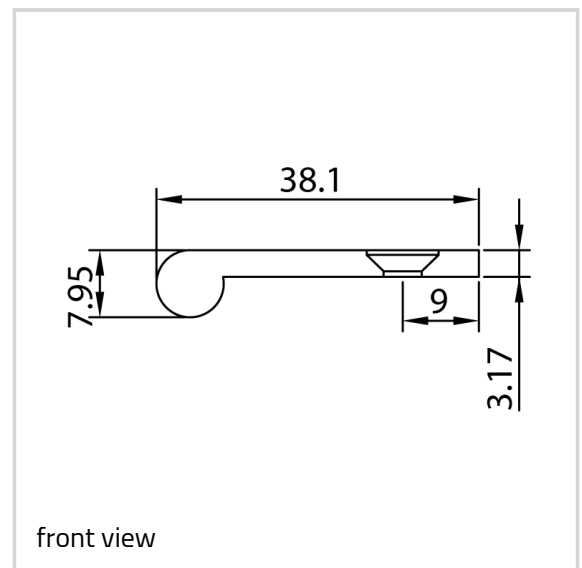

## Edge Pull - Ref. 0012-100

Suitable for 18 mm thick profiles

### Product features

- solid brass edge pulls for use on drawers and various door types
- simple modern design that will compliment any style of furniture
- available in standard 50 mm, 75 mm, 100 mm and 200 mm sizes
- various finishes including standard and PVD

### Technical details

Attributes	Value
Knuckle diameter	7.95 mm
Overall length	100.0 mm
Screws	8.0 x 25.4 mm
Suitable profile size	18.0 mm

### Note

Supplied with brass Pozi-drive head woodscrews.

Bespoke length and sizes prices on application.

Salt spray tested to over 1,000 hours.

**Item**

Finish(es)	Aged Brass (UK 501)
OF-NR.	UK 501
VPE	à 10 Pair
DIN	without
Item No.	0012-100.0
Finish(es)	Antique Brass (UK 502)
OF-NR.	UK 502
VPE	à 10 Pair
DIN	without
Item No.	0012-100.0
Finish(es)	Antique nickel (UK 503)
OF-NR.	UK 503
VPE	à 10 Pair
DIN	without
Item No.	0012-100.0
Finish(es)	Black nickel (UK 504)
OF-NR.	UK 504
VPE	à 10 Pair
DIN	without
Item No.	0012-100.0
Finish(es)	Copper Bronze (UK 505)
OF-NR.	UK 505
VPE	à 10 Pair
DIN	without
Item No.	0012-100.0
Finish(es)	Copper (UK 506)
OF-NR.	UK 506
VPE	à 10 Pair
DIN	without
Item No.	0012-100.0
Finish(es)	Honeycombe (UK 507)
OF-NR.	UK 507
VPE	à 10 Pair
DIN	without