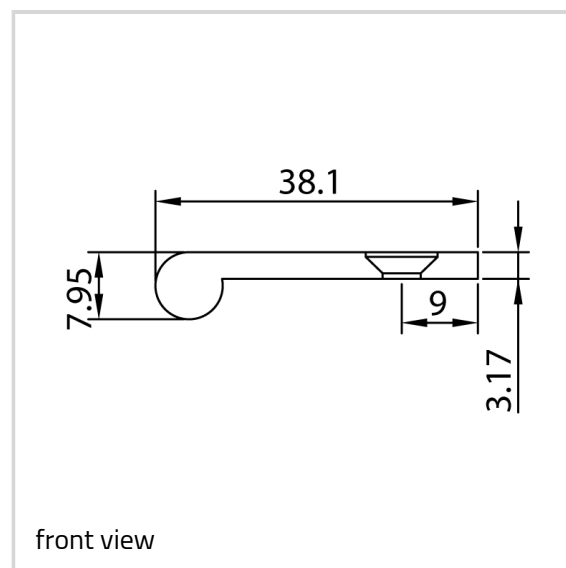

## Edge Pull - Ref. 0012-200

Suitable for 18 mm thick profiles

### Product features

- solid brass edge pulls for use on drawers and various door types
- simple modern design that will compliment any style of furniture
- available in standard 50 mm, 75 mm, 100 mm and 200 mm sizes
- various finishes including standard and PVD

### Technical details

Attributes	Value
Knuckle diameter	7.95 mm
Overall length	200.0 mm
Screws	8.0 x 25.4 mm
Suitable profile size	18.0 mm

### Note

Supplied with brass Pozi-drive head woodscrews.

Bespoke length and sizes prices on application.

Salt spray tested to over 1,000 hours.

**Item**

Finish(es)	Aged Brass (UK 501)
OF-NR.	UK 501
VPE	à 10 Pair
DIN	without
Item No.	0012-200.0
Finish(es)	Antique Brass (UK 502)
OF-NR.	UK 502
VPE	à 10 Pair
DIN	without
Item No.	0012-200.0
Finish(es)	Antique nickel (UK 503)
OF-NR.	UK 503
VPE	à 10 Pair
DIN	without
Item No.	0012-200.0
Finish(es)	Black nickel (UK 504)
OF-NR.	UK 504
VPE	à 10 Pair
DIN	without
Item No.	0012-200.0
Finish(es)	Copper Bronze (UK 505)
OF-NR.	UK 505
VPE	à 10 Pair
DIN	without
Item No.	0012-200.0
Finish(es)	Copper (UK 506)
OF-NR.	UK 506
VPE	à 10 Pair
DIN	without
Item No.	0012-200.0
Finish(es)	Honeycombe (UK 507)
OF-NR.	UK 507
VPE	à 10 Pair
DIN	without