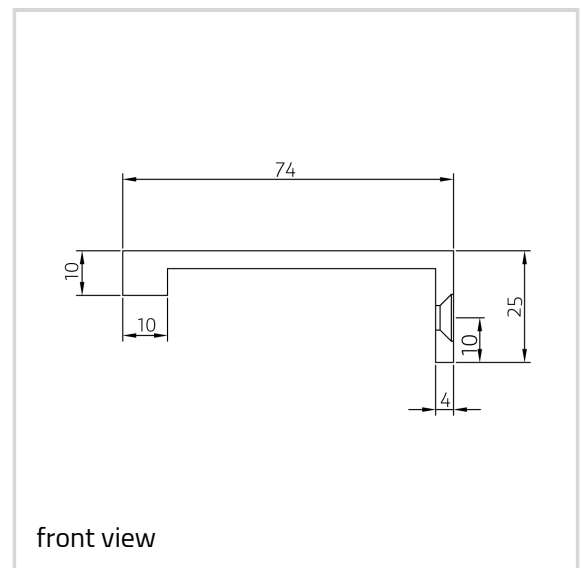

Edge Pull - Ref. 0085-75

Suitable for 44 mm thick profiles

Product features

- solid brass edge pulls for use on drawers and various door types
- simple modern design that will compliment any style of furniture
- available in standard 50 mm, 75 mm, 100 mm and 200 mm sizes
- various finishes including standard and PVD

Technical details

| Attributes | Value |
|-----------------------|----------------|
| Knuckle diameter | 10.0 mm |
| Overall length | 75.0 mm |
| Screws | 10.0 x 32.0 mm |
| Suitable profile size | 44.0 mm |