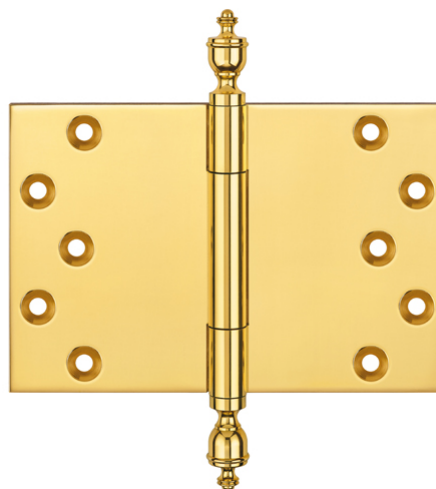

TRITECH - Ref. P1764

Suitable for heavy weight flush doors tested to BS EN 1935 Grade 13 (120 kg)

Product features

- solid brass high performance concealed bearing projection hinge
- weight carrying capacity to 120 kg
- suitable for heavy weight flush doors tested to BS EN 1935 Grade 13
- maintenance free, 25 year performance guarantee
- security bolt and radius corner options available

Classification key

4	7	7	0	1	4	0	13
---	---	---	---	---	---	---	----

Technical details

Attributes	Value
Load capacity	120.0 kg
Knuckle diameter	13.0 mm
Overall length	100.0 mm
Overall width	152.0 mm
Material thickness	5.0 mm
Screws	12.0 x 32.0 mm
Amount of projection	80.0 mm

Note

TRITECH - TRITECH - Ref. P1764

Supplied complete with pozi/slotted head brass woodscrew if required.

Salt spray tested to over 1,000 hours.

Item

Finish(es)	Aged Brass (UK 501)
OF-NR.	UK 501
VPE	10 pcs
DIN	DIN right and left hand
Item No.	P1764

Finish(es)	Antique Brass (UK 502)
OF-NR.	UK 502
VPE	10 pcs
DIN	DIN right and left hand
Item No.	P1764

Finish(es)	Antique nickel (UK 503)
OF-NR.	UK 503
VPE	10 pcs
DIN	DIN right and left hand
Item No.	P1764