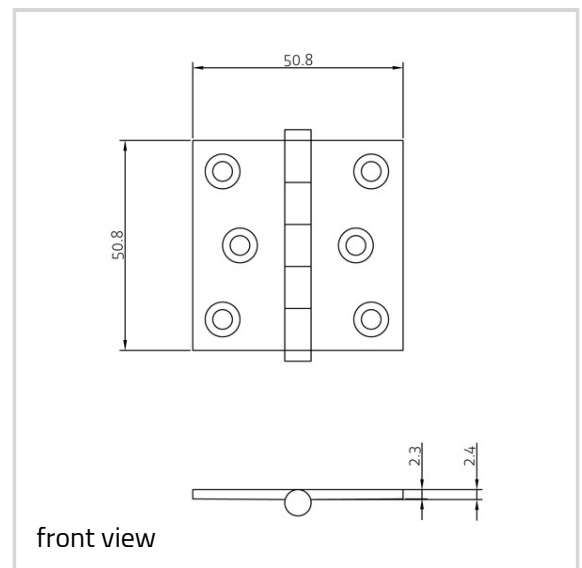

### Technical data

Property	Value
Load capacity	20.0 kg
Knuckle Diameter	6.3 mm
Overall length	50.8 mm
Overall width	50.8 mm
Material thickness	2.2 mm
Screw	6.0 x 19.05 mm