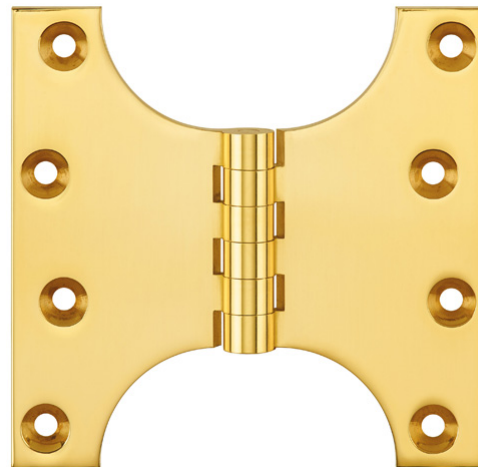

## Brass Hinge - Ref. P0550

Suitable for light weight flush doors and french windows

### Product features

- brass pin
- 10 year performance guarantee
- suitable for lightweight flush doors and windows

### Technical data

Property	Value
Load capacity	25.0 kg
Knuckle Diameter	11.0 mm
Overall length	101.6 mm
Overall width	101.6 mm
Material thickness	4.0 mm
Screw	10.0 x 32.0 mm
Amount of projections	64.0 mm

### Notes

Supplied complete with pozi/slotted head brass woodscrew if required.