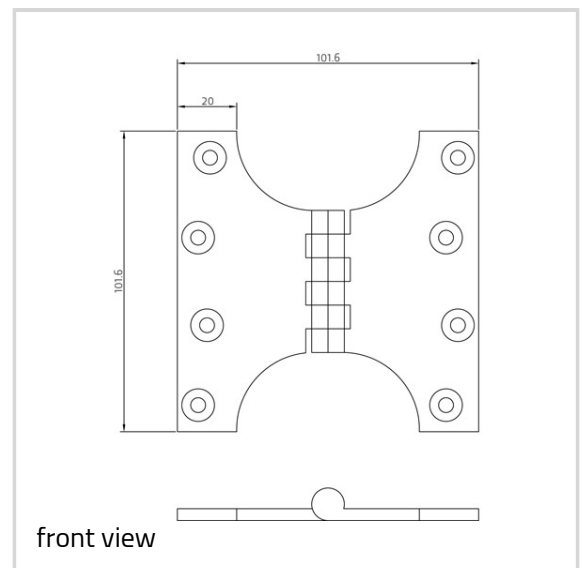

### Technical data

Property	Value
Load capacity	25.0 kg
Knuckle Diameter	11.0 mm
Overall length	101.6 mm
Overall width	101.6 mm
Material thickness	4.0 mm
Screw	10.0 x 32.0 mm
Amount of projections	64.0 mm