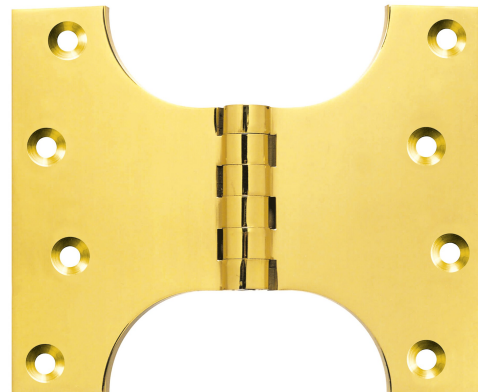

Brass Hinge - Ref. P0560

Suitable for light weight flush doors and french windows

Product features

- brass pin
- 10 year performance guarantee
- suitable for lightweight flush doors and windows

Technical data

Property	Value
Load capacity	30.0 kg
Knuckle Diameter	12.7 mm
Overall length	101.6 mm
Overall width	127.0 mm
Material thickness	5.0 mm
Screw	10.0 x 32.0 mm
Amount of projections	75.0 mm

Notes

Supplied complete with pozi/slotted head brass woodscrew if required.

Brass Hinges - Brass Hinge - Ref. P0560

Item versions

Finish	Aged Brass (UK 501)
OF-No.	UK 501
VPE	10 pcs
DIN	DIN right and left hand
Article number	P0560
Finish	Antique Brass (UK 502)
OF-No.	UK 502
VPE	10 pcs
DIN	DIN right and left hand
Article number	P0560
Finish	Antique nickel (UK 503)
OF-No.	UK 503
VPE	10 pcs
DIN	DIN right and left hand
Article number	P0560
Finish	Copper Bronze (UK 505)
OF-No.	UK 505
VPE	10 pcs
DIN	DIN right and left hand
Article number	P0560
Finish	Copper (UK 506)
OF-No.	UK 506
VPE	10 pcs
DIN	DIN right and left hand
Article number	P0560
Finish	Honeycombe (UK 507)
OF-No.	UK 507
VPE	10 pcs
DIN	DIN right and left hand
Article number	P0560
Finish	Imitation Bronze (UK 508)
OF-No.	UK 508
VPE	10 pcs
DIN	DIN right and left hand
Article number	P0560