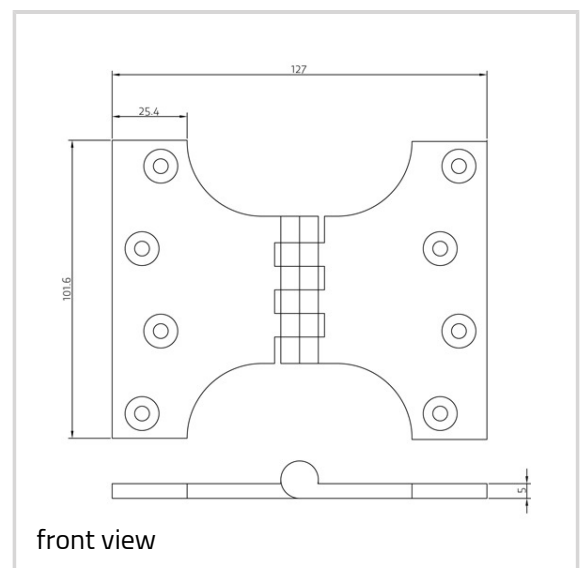

Brass Hinge - Ref. P0560

Suitable for light weight flush doors and french windows

Product features

- brass pin
- 10 year performance guarantee
- suitable for lightweight flush doors and windows

Technical data

Property	Value
Load capacity	30.0 kg
Knuckle Diameter	12.7 mm
Overall length	101.6 mm
Overall width	127.0 mm
Material thickness	5.0 mm
Screw	10.0 x 32.0 mm
Amount of projections	75.0 mm

Notes

Supplied complete with pozi/slotted head brass woodscrew if required.