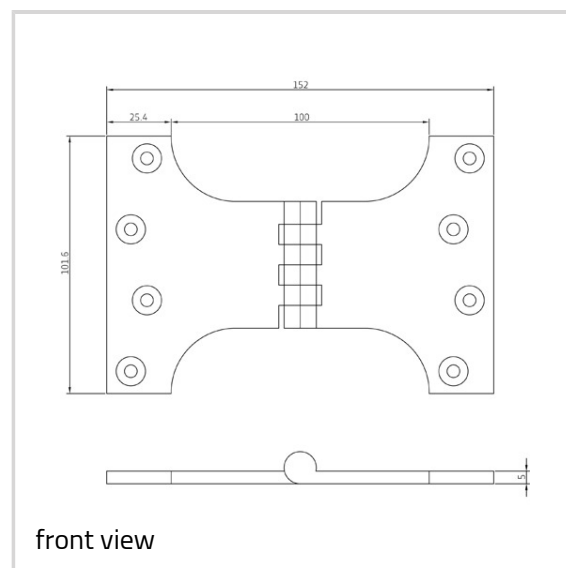

### Technical data

Property	Value
Load capacity	35.0 kg
Knuckle Diameter	12.7 mm
Overall length	101.6 mm
Overall width	152.0 mm
Material thickness	5.0 mm
Screw	12.0 x 32.0 mm
Amount of projections	100.0 mm