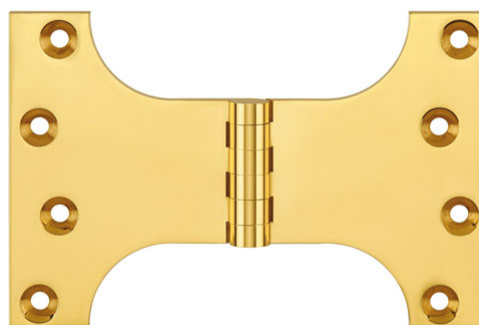

## Brass Hinge - Ref. P0570

Suitable for light weight flush doors and french windows

### Product features

- brass pin
- 10 year performance guarantee
- suitable for lightweight flush doors and windows

### Technical data

Property	Value
Load capacity	35.0 kg
Knuckle Diameter	12.7 mm
Overall length	101.6 mm
Overall width	152.0 mm
Material thickness	5.0 mm
Screw	12.0 x 32.0 mm
Amount of projections	100.0 mm

### Notes

Supplied complete with pozi/slotted head brass woodscrew if required.