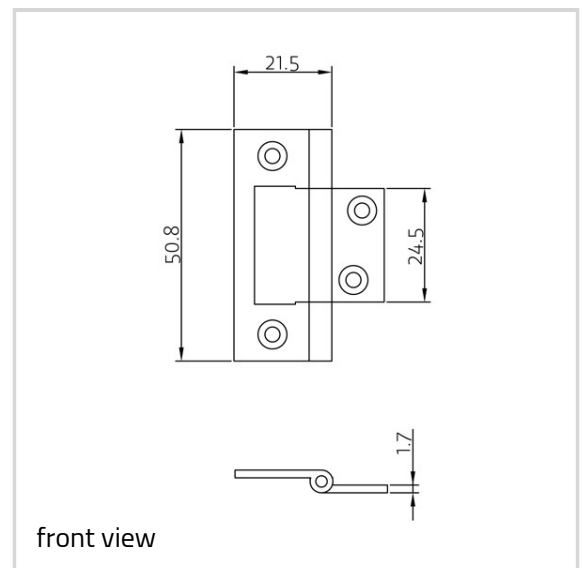

Technical data

Property	Value
Load capacity	5.0 kg
Knuckle Diameter	5.0 mm
Overall length	50.8 mm
Overall width	21.5 mm
Material thickness	1.7 mm
Screw	4.0 x 12.7 mm

Notes

Supplied complete with pozi/slotted head brass woodscrew if required.