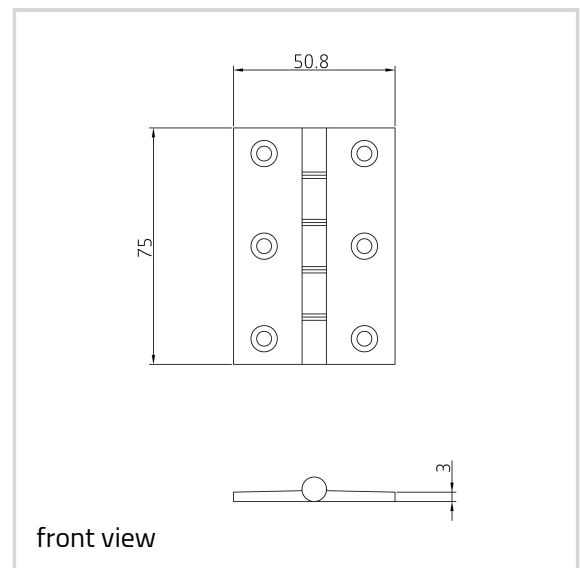

Brass Hinge - Ref. 1210

Suitable for medium weight flush doors

Product features

- double phosphor bronze tab washered brass butt hinges
- knurled brass plugs for flush end appearance
- brass pin
- 10 year performance guarantee
- suitable for medium weight flush doors
- security bolt and radius corner options available

Technical data

Property	Value
Load capacity	20.0 kg
Knuckle Diameter	7.8 mm
Overall length	75.0 mm
Overall width	50.8 mm
Material thickness	3.0 mm
Screw	8.0 x 25.4 mm

Notes

Supplied complete with pozi/slotted head brass woodscrew if required.

Brass Hinges - Brass Hinge - Ref. 1210

Item versions

Finish	Aged Brass (UK 501)
OF-No.	UK 501
VPE	20 pcs
DIN	DIN right and left hand
Article number	1210
Finish	Antique Brass (UK 502)
OF-No.	UK 502
VPE	20 pcs
DIN	DIN right and left hand
Article number	1210
Finish	Antique nickel (UK 503)
OF-No.	UK 503
VPE	20 pcs
DIN	DIN right and left hand
Article number	1210
Finish	Copper Bronze (UK 505)
OF-No.	UK 505
VPE	20 pcs
DIN	DIN right and left hand
Article number	1210
Finish	Copper (UK 506)
OF-No.	UK 506
VPE	20 pcs
DIN	DIN right and left hand
Article number	1210
Finish	Honeycombe (UK 507)
OF-No.	UK 507
VPE	20 pcs
DIN	DIN right and left hand
Article number	1210
Finish	Imitation Bronze (UK 508)
OF-No.	UK 508
VPE	20 pcs
DIN	DIN right and left hand

Brass Hinges - Brass Hinge - Ref. 1210

Finish	Satin nickel (UK 516)
OF-No.	UK 516
VPE	20 pcs
DIN	DIN right and left hand
Article number	1210