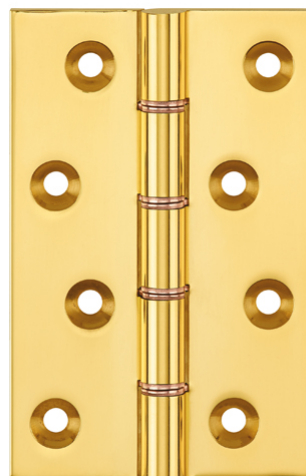

## Brass Hinge - Ref. 1240

Suitable for medium weight flush doors

### Product features

- double phosphor bronze tab washered brass butt hinges
- knurled brass plugs for flush end appearance
- brass pin
- 10 year performance guarantee
- suitable for medium weight flush doors
- security bolt and radius corner options available

### Technical data

Property	Value
Load capacity	40.0 kg
Knuckle Diameter	9.2 mm
Overall length	100.0 mm
Overall width	65.0 mm
Material thickness	3.5 mm
Screw	10.0 x 32.0 mm

### Item versions

Finish	Aged Brass (UK 501)
OF-No.	UK 501
VPE	10 pcs
DIN	DIN right and left hand
Article number	1240
Finish	Antique Brass (UK 502)
OF-No.	UK 502
VPE	10 pcs
DIN	DIN right and left hand
Article number	1240
Finish	Antique nickel (UK 503)
OF-No.	UK 503
VPE	10 pcs
DIN	DIN right and left hand
Article number	1240
Finish	Copper Bronze (UK 505)
OF-No.	UK 505
VPE	10 pcs
DIN	DIN right and left hand
Article number	1240
Finish	Copper (UK 506)
OF-No.	UK 506
VPE	10 pcs
DIN	DIN right and left hand
Article number	1240
Finish	Honeycombe (UK 507)
OF-No.	UK 507
VPE	10 pcs
DIN	DIN right and left hand
Article number	1240
Finish	Imitation Bronze (UK 508)
OF-No.	UK 508
VPE	10 pcs
DIN	DIN right and left hand