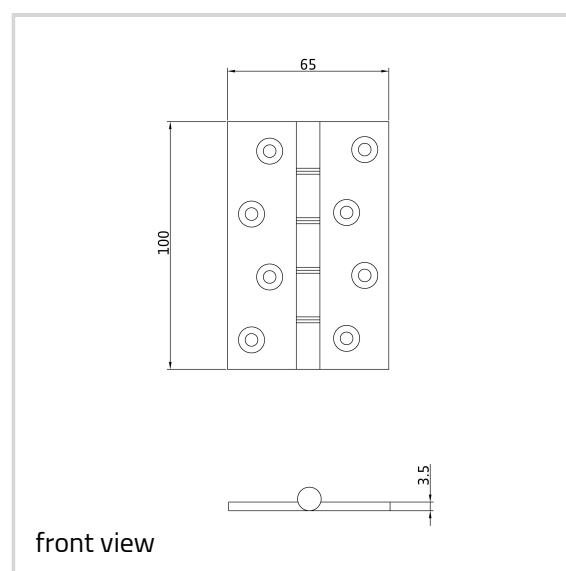

## Brass Hinge - Ref. 1240

Suitable for medium weight flush doors

### Technical data

Property	Value
Load capacity	40.0 kg
Knuckle Diameter	9.2 mm
Overall length	100.0 mm
Overall width	65.0 mm
Material thickness	3.5 mm
Screw	10.0 x 32.0 mm