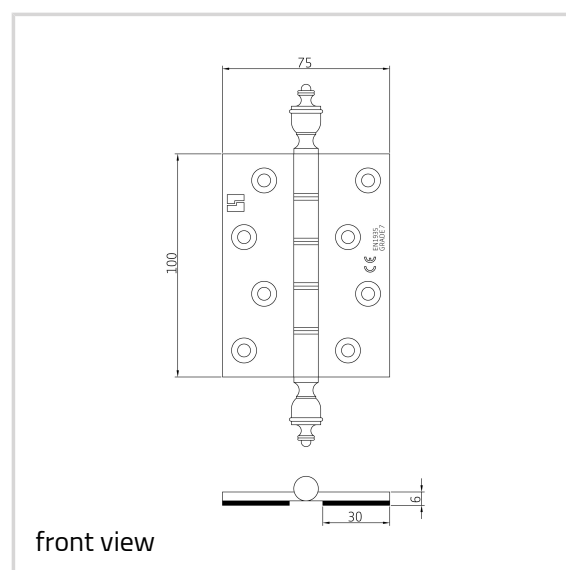

Quality marks

Classification key

2	7	2	1^{*1}	1	4	0	7

*1 Test evidence for functional doors to be achieved with full door sets and assemblies.