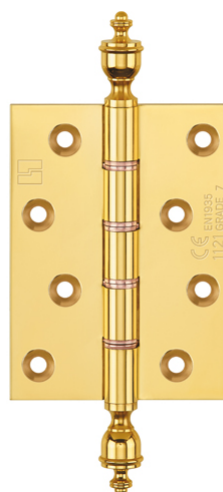

Brass Hinge - Ref. 1450 CE Finial

Suitable for medium weight flush doors Grade 7

Product features

- double phosphor bronze tab washed brass butt hinges
- CE marked FD30 fire rated
- brass pin
- 10 year performance guarantee
- suitable for medium weight flush doors
- security bolt and radius corner options available
- handed left or right

Technical data

Property	Value
Load capacity	40.0 kg
Knuckle Diameter	11.0 mm
Overall length	100.0 mm
Overall width	75.0 mm
Material thickness	4.0 mm
Screw	10.0 x 32.0 mm

Notes

Supplied complete with pozi/slotted head brass woodscrew if

Quality marks

Classification key

2	7	2	1 ^{*1}	1	4	0	7
---	---	---	-----------------	---	---	---	---

*1 Test evidence for functional doors to be achieved with full door sets and assemblies.

Brass Hinges - Brass Hinge - Ref. 1450 CE Finial

required.

Item versions

Finish	Aged Brass (UK 501)
OF-No.	UK 501
VPE	10 pcs
DIN	DIN right and left hand
Article number	1450 CE
Finish	Antique Brass (UK 502)
OF-No.	UK 502
VPE	10 pcs
DIN	DIN right and left hand
Article number	1450 CE
Finish	Antique nickel (UK 503)
OF-No.	UK 503
VPE	10 pcs
DIN	DIN right and left hand
Article number	1450 CE
Finish	Copper Bronze (UK 505)
OF-No.	UK 505
VPE	10 pcs
DIN	DIN right and left hand
Article number	1450 CE
Finish	Copper (UK 506)
OF-No.	UK 506
VPE	10 pcs
DIN	DIN right and left hand
Article number	1450 CE
Finish	Honeycombe (UK 507)
OF-No.	UK 507
VPE	10 pcs
DIN	DIN right and left hand
Article number	1450 CE
Finish	Imitation Bronze (UK 508)
OF-No.	UK 508
VPE	10 pcs