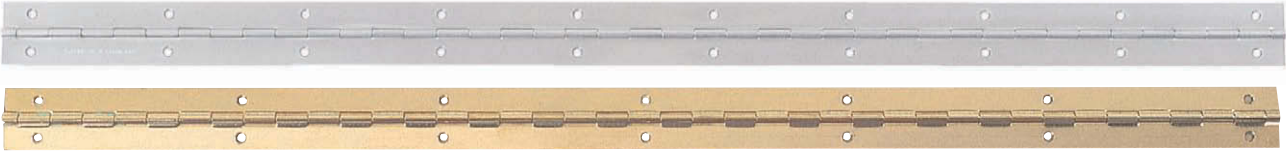

## LSD, LB30

• Double folded construction provides extra rigidity.

Material	Finish
LSD: 304 Stainless Steel	Satin
LB30 : Brass	Polished Brass

Item No.	L	B	C	C <sub>1</sub>	C <sub>2</sub>	t	S	Holes	Weight (g)	Box (pcs)	Carton (pcs)
LSD-240	240 ( 9-29/64" )	30 (1-3/16")	10.5	43.5	17	1.2	3.5	12	65	20	200
LSD-300	300 (11-13/16")			46.3				14	80		
LSD-360	360 (14-11/64")			15				47	16		
LSD-450	450 (17-23/32")		14.5	60				16	120		
LSD-600	600 ( 23-5/18" )		14	63.3				20	190		
LSD-900	900 ( 35-7/16" )		14	62.3				30	280		
LB30-900	900	15	15	79	18	3.6	3.6	24	290	10	100
LB30-1200	1200			83.6				30	385		
LB30-1800	1800			80.5				46	570		

## LSN

4mm thick version for heavy duty.

Item No.	L <sub>1</sub>	L <sub>2</sub>	W	t	D	Weight (g)	Box (pcs)	Carton(pcs)	
LSN 8-25 -300	300 (11-13/16")	12.5	25 ( 63/64" )	0.8	2.6	66	20	200	
LSN 8-25 -600	600 ( 23-5/8" )					135			
LSN 8-25 -1000	1000 ( 39-3/8" )					222			
LSN 8-25 -1800	1800 (70-55/64")		400			10	100		
LSN 8-32 -300	300 (11-13/16")		20.5			32 (1-17/64")	80	20	200
LSN 8-32 -600	600 ( 23-5/8" )						159		
LSN 8-32 -1000	1000 ( 39-3/8" )						272		
LSN 8-32 -1800	1800 (70-55/64")					492			
LSN 8-38 -1000	1000 ( 39-3/8" )					38 ( 1-1/2" )	289	5	50
LSN 8-38 -1800	1800 (70-55/64")	542							
LSN 15-32 -300	300 (11-13/16")	78							
LSN 15-32 -350	350 (13-25/32")	192	32 (1-17/64")	1.5	3.5	10	100		
LSN 15-32 -450	450 (17-23/32")	248							
LSN 15-32 -600	600 ( 23-5/8" )	330							
LSN 15-32 -750	750 (29-17/32")	410							
LSN 15-32 -850	850 (33-15/32")	464							
LSN 15-32 -900	900 ( 35-7/16" )	498							
LSN 15-32 -1000	1000 ( 39-3/8" )	574				5	50		
LSN 15-38 -1000	1000 ( 39-3/8" )	615							
LSN 15-38 -1800	1800 (70-55/64")	1121							
LSN 15-50 -1000	1000 ( 39-3/8" )	759							
LSN 15-50 -1800	1800 (70-55/64")	1367	100	-	-				
LSN 20-50 -1000	1000 ( 39-3/8" )	774							
LSN30-100-1000	1000	2				5	774		
LSN30-100-2000	2000	3				8	-		
LSN40-100-500	500	100	100	4	10	-	-		
LSN40-100-1000	1000			4	10	-	-		