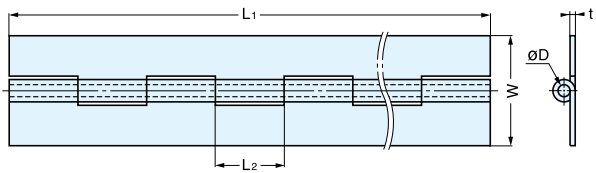

## LSD, LB30

• Double folded construction provides extra rigidity.

Material	Finish
LSD: 304 Stainless Steel	Satin
LB30 : Brass	Polished Brass

Item No.	L	B	C	C <sub>1</sub>	C <sub>2</sub>	t	S	Holes	Weight (g)	Box (pcs)	Carton (pcs)
LSD-240	240 ( 9-29/64" )	30 (1-3/16")	10.5	43.5	17	1.2	3.5	12	65	20	200
LSD-300	300 (11-13/16")			46.3				14	80		
LSD-360	360 (14-11/64")			15				47	16		
LSD-450	450 (17-23/32")		14.5	60				16	120		
LSD-600	600 ( 23-5/18" )		14	63.3				20	190		
LSD-900	900 ( 35-7/16" )		14	62.3				30	280		
LB30-900	900	15	15	79	18	3.6	3.6	24	290	10	100
LB30-1200	1200			83.6				30	385		
LB30-1800	1800			80.5				46	570		

## LSN

4mm thick version for heavy duty.

Item No.	L <sub>1</sub>	L <sub>2</sub>	W	t	D	Weight (g)	Box (pcs)	Carton(pcs)	
LSN 8-25 -300	300 (11-13/16")	12.5	25 ( 63/64" )	0.8	2.6	66	20	200	
LSN 8-25 -600	600 ( 23-5/8" )					135			
LSN 8-25 -1000	1000 ( 39-3/8" )					222			
LSN 8-25 -1800	1800 (70-55/64")		400			10	100		
LSN 8-32 -300	300 (11-13/16")		20.5			32 (1-17/64")	80	20	200
LSN 8-32 -600	600 ( 23-5/8" )						159		
LSN 8-32 -1000	1000 ( 39-3/8" )						272		
LSN 8-32 -1800	1800 (70-55/64")					492			
LSN 8-38 -1000	1000 ( 39-3/8" )					38 ( 1-1/2" )	289	5	50
LSN 8-38 -1800	1800 (70-55/64")	542							
LSN 15-32 -300	300 (11-13/16")	78							
LSN 15-32 -350	350 (13-25/32")	192	32 (1-17/64")	1.5	3.5	10	100		
LSN 15-32 -450	450 (17-23/32")	248							
LSN 15-32 -600	600 ( 23-5/8" )	330							
LSN 15-32 -750	750 (29-17/32")	410							
LSN 15-32 -850	850 (33-15/32")	464							
LSN 15-32 -900	900 ( 35-7/16" )	498							
LSN 15-32 -1000	1000 ( 39-3/8" )	574				5	50		
LSN 15-38 -1000	1000 ( 39-3/8" )	615							
LSN 15-38 -1800	1800 (70-55/64")	1121							
LSN 15-50 -1000	1000 ( 39-3/8" )	759							
LSN 15-50 -1800	1800 (70-55/64")	1367	100	-	-				
LSN 20-50 -1000	1000 ( 39-3/8" )	774							
LSN30-100-1000	1000	2				5	774		
LSN30-100-2000	2000	3				8	-		
LSN40-100-500	500	100	100	4	10	-	-		
LSN40-100-1000	1000			4	10	-	-		