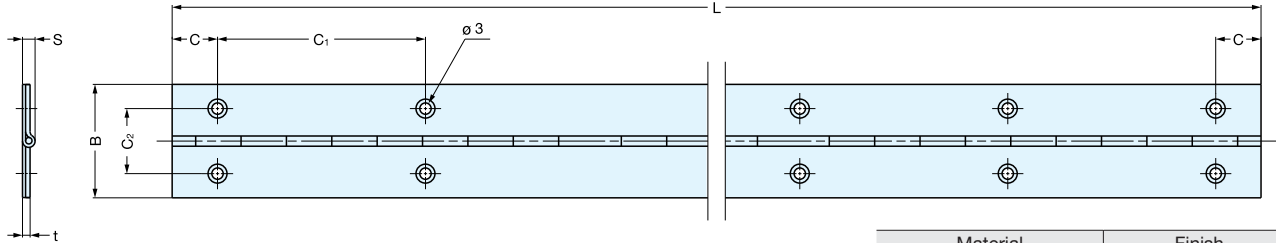

## LSD, LB30

• Double folded construction provides extra rigidity.

Material	Finish
LSD: 304 Stainless Steel	Satin
LB30 : Brass	Polished Brass

Item No.	L	B	C	C <sub>1</sub>	C <sub>2</sub>	t	S	Holes	Weight (g)	Box (pcs)	Carton (pcs)
LSD-240	240 ( 9-29/64" )	30 (1-3/16")	10.5	43.5	17	1.2	3.5	12	65	20	200
LSD-300	300 (11-13/16")			46.3				14	80		
LSD-360	360 (14-11/64")			15				47	16		
LSD-450	450 (17-23/32")		14.5	60				16	120		
LSD-600	600 ( 23-5/18" )		14	63.3				20	190		
LSD-900	900 ( 35-7/16" )		14	62.3				30	280		
LB30-900	900	15	15	79	18	3.6	3.6	24	290	10	100
LB30-1200	1200			83.6				30	385		
LB30-1800	1800			80.5				46	570		

## LSN

4mm thick version for heavy duty.

Item No.	L <sub>1</sub>	L <sub>2</sub>	W	t	D	Weight (g)	Box (pcs)	Carton(pcs)	
LSN 8-25 -300	300 (11-13/16")	12.5	25 ( 63/64" )	0.8	2.6	66	20	200	
LSN 8-25 -600	600 ( 23-5/8" )					135			
LSN 8-25 -1000	1000 ( 39-3/8" )					222			
LSN 8-25 -1800	1800 (70-55/64")		400			10	100		
LSN 8-32 -300	300 (11-13/16")		20.5			32 (1-17/64")	80	20	200
LSN 8-32 -600	600 ( 23-5/8" )						159		
LSN 8-32 -1000	1000 ( 39-3/8" )						272		
LSN 8-32 -1800	1800 (70-55/64")					492			
LSN 8-38 -1000	1000 ( 39-3/8" )					38 ( 1-1/2" )	289	5	50
LSN 8-38 -1800	1800 (70-55/64")	542							
LSN 15-32 -300	300 (11-13/16")	78							
LSN 15-32 -350	350 (13-25/32")	192	32 (1-17/64")	1.5	3.5	10	100		
LSN 15-32 -450	450 (17-23/32")	248							
LSN 15-32 -600	600 ( 23-5/8" )	330							
LSN 15-32 -750	750 (29-17/32")	410							
LSN 15-32 -850	850 (33-15/32")	464							
LSN 15-32 -900	900 ( 35-7/16" )	498							
LSN 15-32 -1000	1000 ( 39-3/8" )	574				5	50		
LSN 15-38 -1000	1000 ( 39-3/8" )	615							
LSN 15-38 -1800	1800 (70-55/64")	1121							
LSN 15-50 -1000	1000 ( 39-3/8" )	759							
LSN 15-50 -1800	1800 (70-55/64")	1367	100	-	-				
LSN 20-50 -1000	1000 ( 39-3/8" )	774							
LSN30-100-1000	1000	2				5	774		
LSN30-100-2000	2000	3				8	-		
LSN40-100-500	500	100	100	4	10	-	-		
LSN40-100-1000	1000			4	10	-	-		