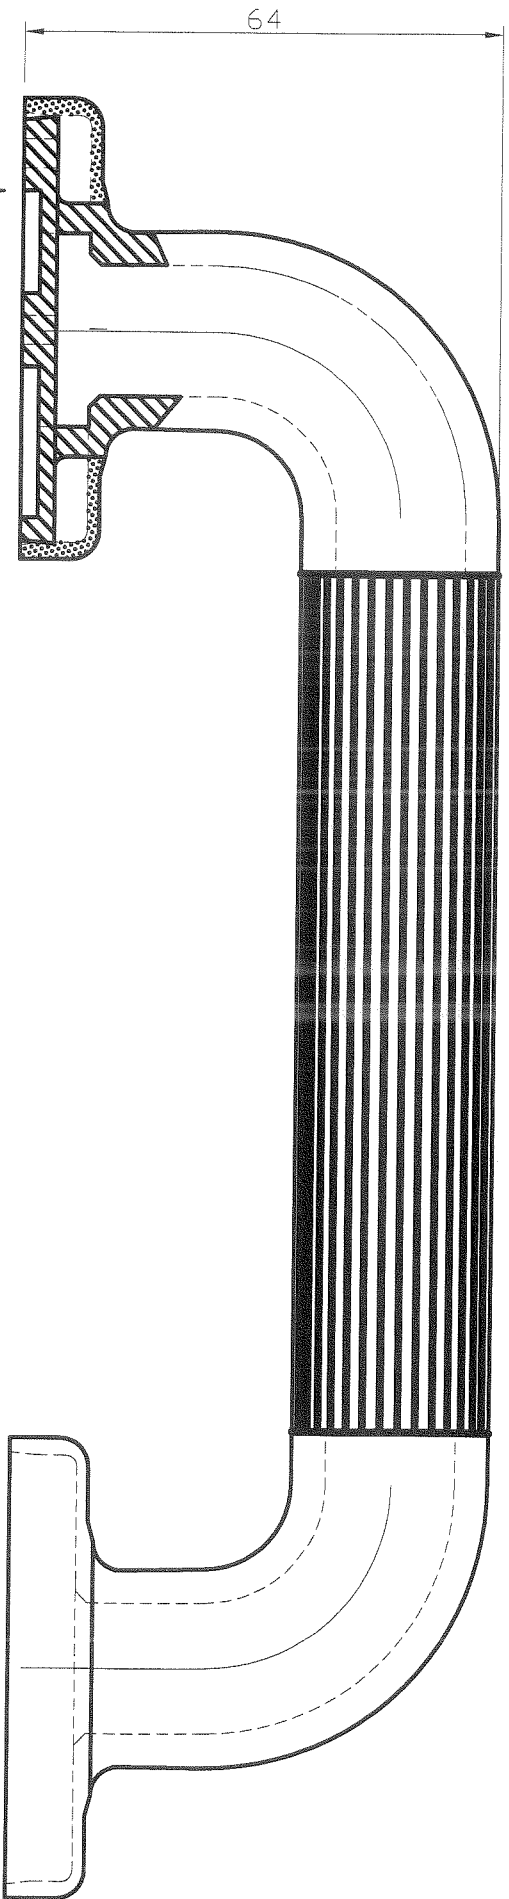

SECTION ON
CENTRE LINE.

SEE GRAB RAIL LENGTH TABLE BELOW.

VIEW ON ARROW 'A'

GRAB RAIL LENGTH TABLE.

LENGTH 1	12" (305MM)
LENGTH 2	18" (457MM)
LENGTH 3	24" (610MM)

'A'

ROTHLEY LTD.

ABS PLASTIC SAFETY RAIL.