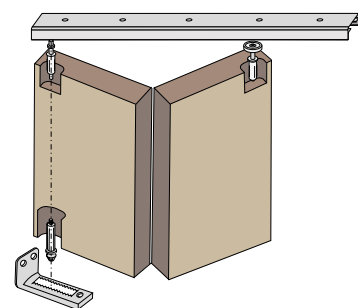

Apollo

Folding door system for room dividers

Max. door weight 14kg. Door thickness 16-40mm

Features

Apollo is a lightweight folding door system for room dividing and wardrobe doors. The system is ideal for one or two sets of bi-folding wooden or MDF doors with a weight up to 14kg. The Apollo system runs on top mounted rollers attached to steel tracks.

- Kit contains all components needed to fit two or four folding wooden or MDF doors
- Easy installation

Scan to watch installation video

Code	System Type	Door Type	Door Material	Number of Doors Hung	Max Individual Door Weight (kg)	Door Thickness (mm)	Track Length (mm)
FD/AP260	Folding	Wardrobe/Room	Wood/MDF	2	14	16-40mm	603
FD/AP275	Folding	Wardrobe/Room	Wood/MDF	2	14	16-40mm	756
FD/AP280	Folding	Wardrobe/Room	Wood/MDF	2	14	16-40mm	806
FD/AP290	Folding	Wardrobe/Room	Wood/MDF	2	14	16-40mm	908
FD/AP412	Folding	Wardrobe/Room	Wood/MDF	4	14	16-40mm	1213
FD/AP415	Folding	Wardrobe/Room	Wood/MDF	4	14	16-40mm	1518
FD/AP418	Folding	Wardrobe/Room	Wood/MDF	4	14	16-40mm	1822

Kit Contains

Herkules PLUS

Folding door system for room dividers

Max. door weight 40kg. Door thickness 16-40mm

Features

Herkules Plus is a premium heavy duty folding door system for room dividing and wardrobe doors. The system is ideal for use with a set of double folding wooden or MDF doors with a weight up to 40kg. The Herkules Plus runs on top mounted wheels on needle bearings for smooth and quiet running.