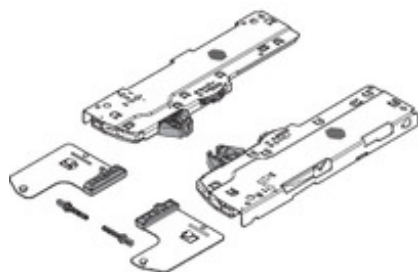

## Product details

TIP-ON BLUMOTION set (Unit + latch) for LEGRABOX/MOVENTO, Type S0, NL=270-349 mm, Total weight of the pull-out=0-10 kg, right+left

Part number	T60L7040
Item number	02356190
Colour / finish	White
Packaging quantity	1 / 20
Weight per 1,000 Pcs in kg	358.47
EAN code	9009494202328
UPC code	

### Technical attributes

Attribute	Value
Type	Unit
Product group	LEGRABOX/MOVENTO
Nominal length of	270
Nominal length up to	349
Description	Type S0
Total weight of the pull-out	0-10
Trigger path	1
Triggering force	13.8
Clamping distance	25
BLUMOTION and BLUMATIC closing distance	15.5
Self-closing distance	12
Material	Nylon/steel
Colour / finish	White
Version	Optional part
Fixing method	to slip-on
type of depth adjustment	convenient with spiral screw
Depth adjustment	+/-3 mm
additions	Latch, right and left, enclosed
Item package	right+left
packaging	Commercial packing