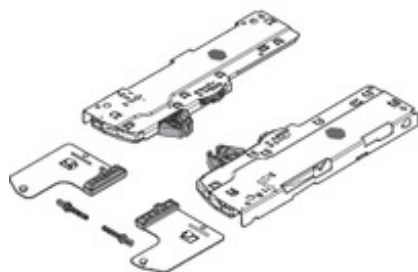

Product details

TIP-ON BLUMOTION set (Unit + latch + Adapter) for LEGRABOX/MOVENTO, Type S1, NL=270-349 mm, Total weight of the pull-out=10-20 kg, right+left

Part number	T60L7140
Item number	08743540
Colour / finish	R7035 light grey
Packaging quantity	1 / 20
Weight per 1,000 Pcs in kg	358.15
EAN code	9009494318852
UPC code	

Technical attributes

Attribute	Value
Type	Unit
Product group	LEGRABOX/MOVENTO
Nominal length of	270
Nominal length up to	349
Description	Type S1
Total weight of the pull-out	10-20
Trigger path	1
Triggering force	16.4
Clamping distance	25
BLUMOTION and BLUMATIC closing distance	15.5
Self-closing distance	12
Material	Nylon/steel
Colour / finish	RAL 7035 light grey
Version	Optional part
Fixing method	to slip-on
type of depth adjustment	convenient with spiral screw
Depth adjustment	+/-3 mm
additions	Latch r+l + 2 adapters, enclosed
Item package	right+left
packaging	Commercial packing