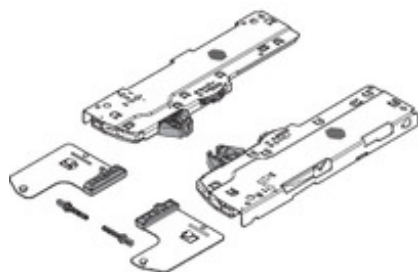

Product details

TIP-ON BLUMOTION set (Unit + latch + Adapter) for LEGRABOX/MOVENTO, Type L1, NL=350-750 mm, Total weight of the pull-out=0-20 kg, right+left

Part number	T60L7340
Item number	02368890
Colour / finish	R7035 light grey
Packaging quantity	1 / 20
Weight per 1,000 Pcs in kg	400.76
EAN code	9009494318869
UPC code	

Technical attributes

Attribute	Value
Type	Unit
Product group	LEGRABOX/MOVENTO
Nominal length of	350
Nominal length up to	750
Description	Type L1
Total weight of the pull-out	0-20
Trigger path	1
Triggering force	16.4
Clamping distance	41.5
BLUMOTION and BLUMATIC closing distance	27
Self-closing distance	12
Material	Nylon/steel
Colour / finish	RAL 7035 light grey
Version	Optional part
Fixing method	to slip-on
type of depth adjustment	convenient with spiral screw
Depth adjustment	+/-3 mm
additions	Latch r+l + 2 adapters, enclosed
Item package	right+left
packaging	Commercial packing