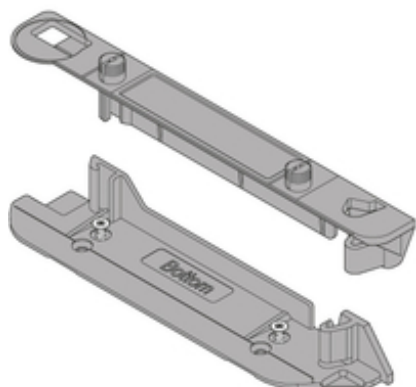

Product details

SERVO-DRIVE bracket profile adapter vertical, bottom/top

Part number	Z10D01E0.01
Item number	03061821
Colour / finish	R7037 dust grey
Packaging quantity	1 / 25
Weight per 1,000 Pcs in kg	75.92
EAN code	9002617885545
UPC code	

Technical attributes

Attribute	Value
Type	SERVO-DRIVE bracket profile adapter
Material	Nylon
Colour / finish	RAL 7037 dust grey
Fixing method	EXPANDO