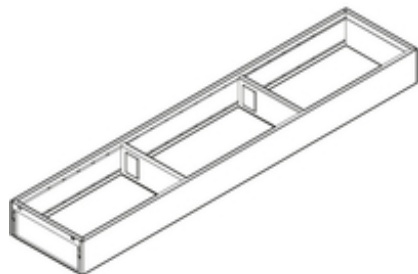

## Product details

AMBIA-LINE frame for LEGRABOX drawer, steel, NL=650 mm, width=100 mm

Part number	ZC7S650RS1
Item number	09535897
Colour / finish	Orion grey matt
Packaging quantity	1
Weight per 1,000 Pcs in kg	866.1
EAN code	9009494017823
UPC code	

## Technical attributes

Attribute	Value
type of drawer dividing system	Frame
Inner dividing system	AMBIA-LINE
Product group	LEGRABOX
Furniture components	Drawer
Nominal Length	650
Length	622
Width	100
Height	51.05
Material	Steel
Colour / finish	Orion grey matt
Colour nylon part(s)	Orion grey matt
Item package	1 frame and 2 cross divider
Form of delivery	1 piece