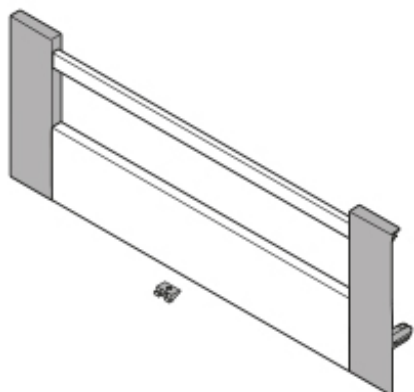

Product details

TANDEMBOX front piece for inner pull-out, height D with gallery, CW=400 mm, pre-mounted, for TANDEMBOX intivo, for TANDEMBOX antaro

Part number	ZIA.230D2.1
Item number	02326011
Colour / finish	Silk white
Packaging quantity	16
Weight per 1,000 Pcs in kg	398.78
EAN code	9009494200874
UPC code	

Technical attributes

Attribute	Value
Type	Front piece
Cabinet width	400
cabinet side panel thickness	19
Height	218.3
Item package	1 piece
packaging	packed in polystyrene transport protection
packaging	Commercial packing
Inner cabinet width maximum	364
Inner cabinet width minimum	361